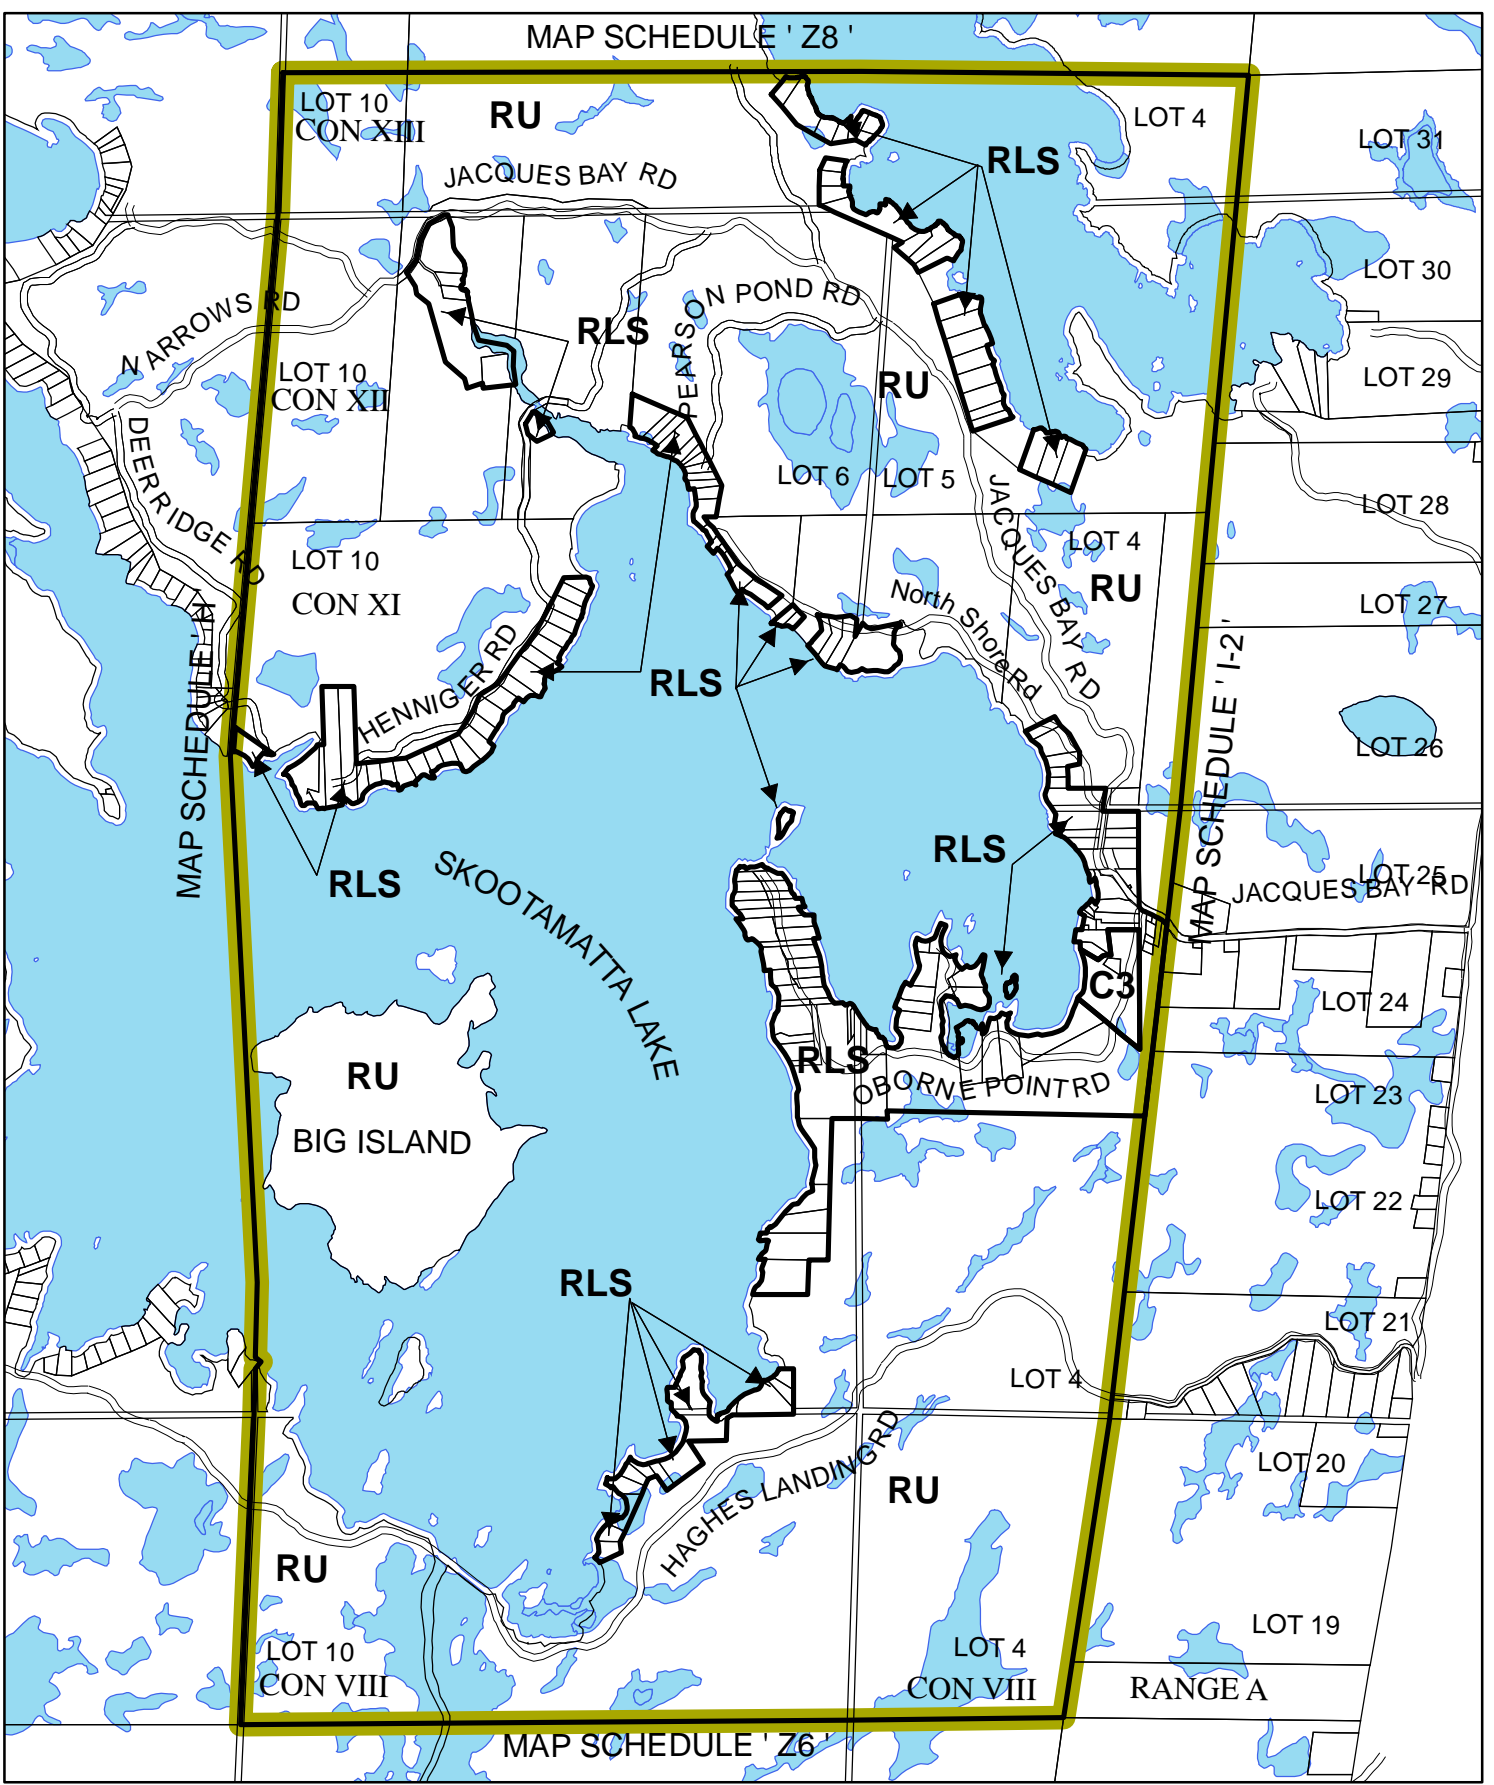

MAP SCHEDULE 'Z8'

SKOOTAMATTA LAKE

SCHEDULE 'I 1'