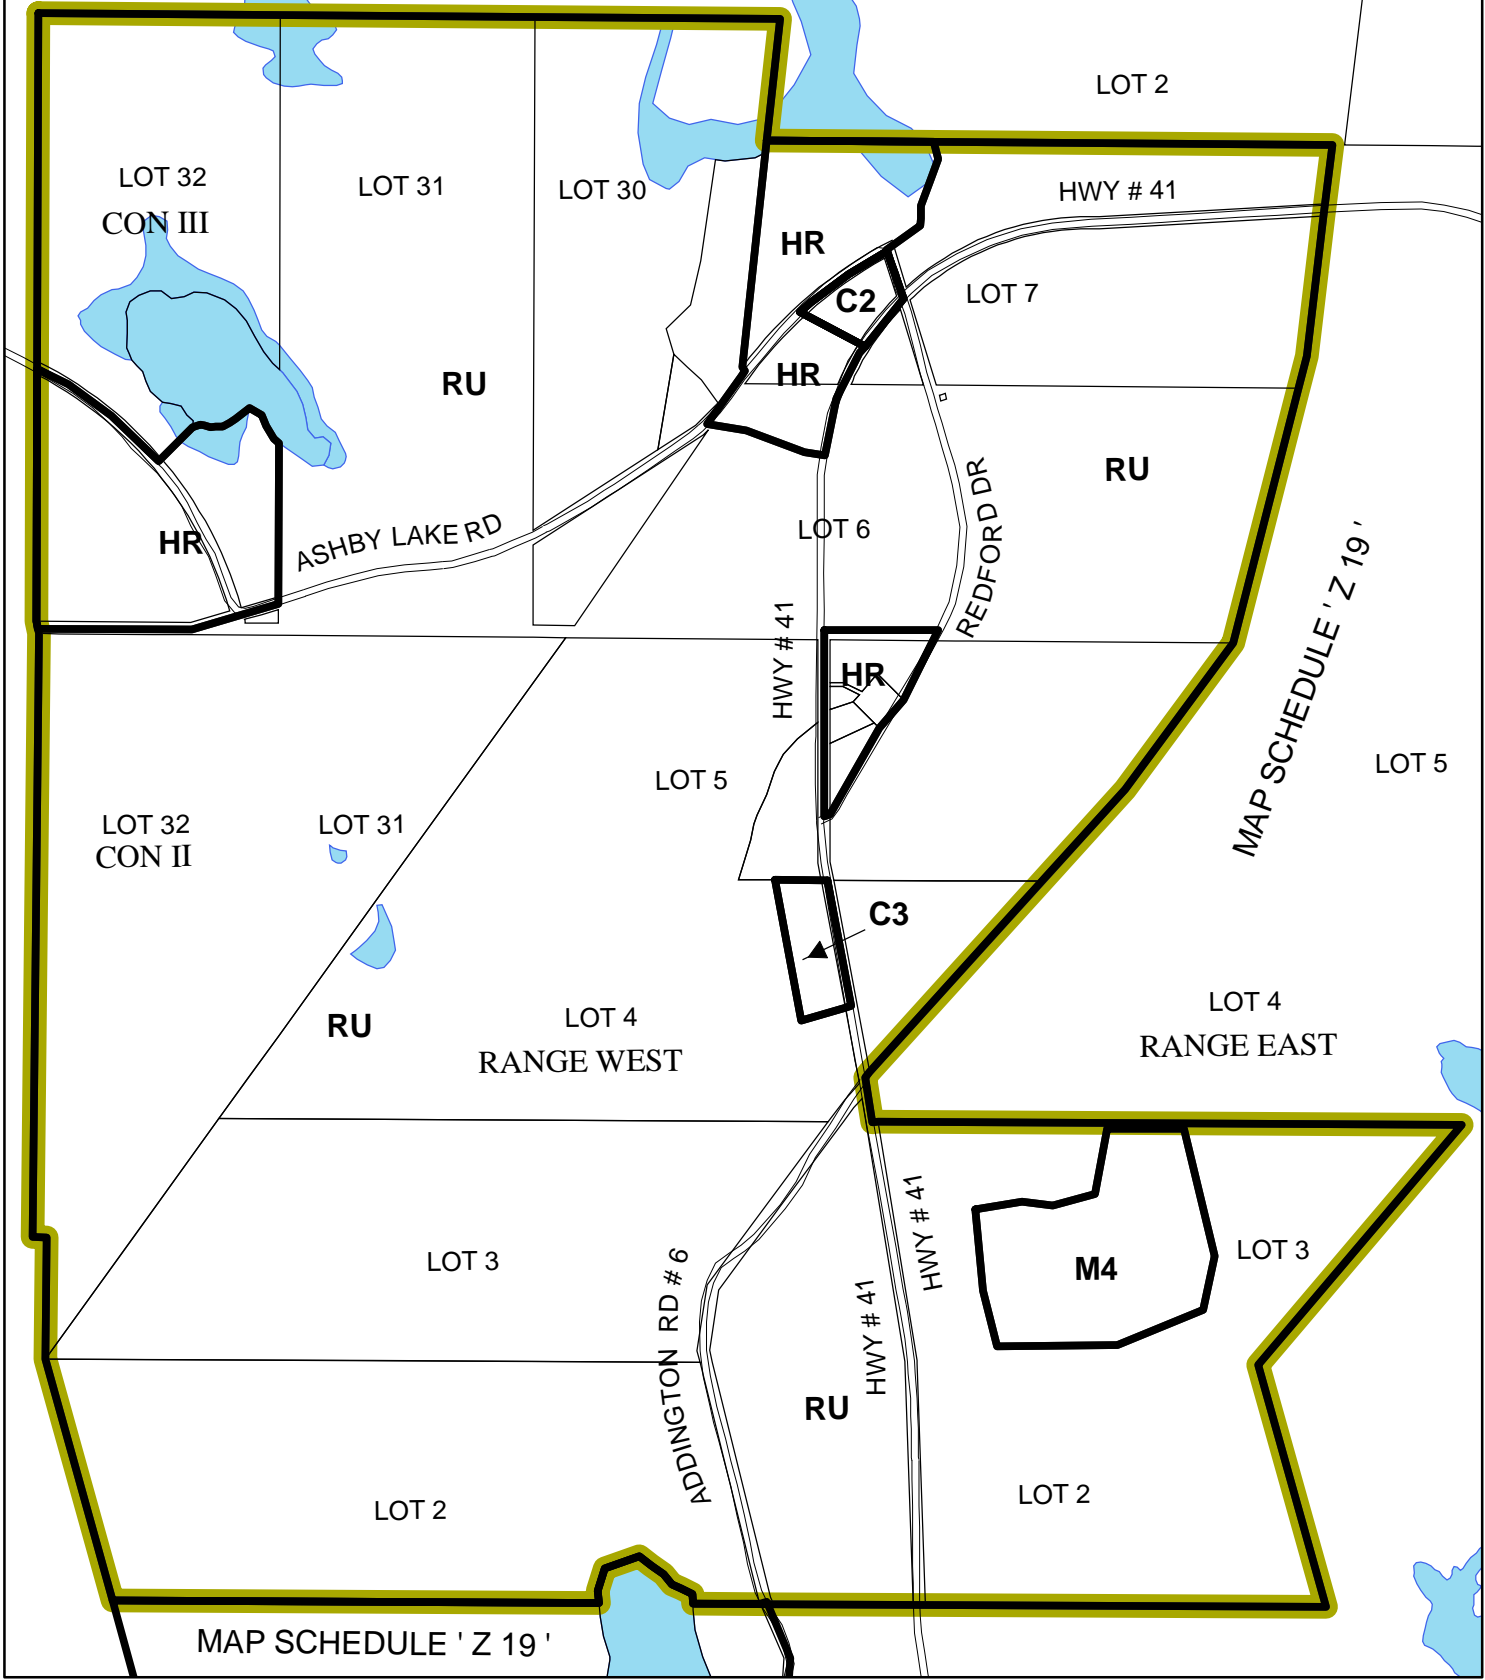

MAP SCHEDULE ' Z 19 '

**FERGUSON CORNERS  
and  
SUROUNDING AREA**

**SCHEDULE 'S'**