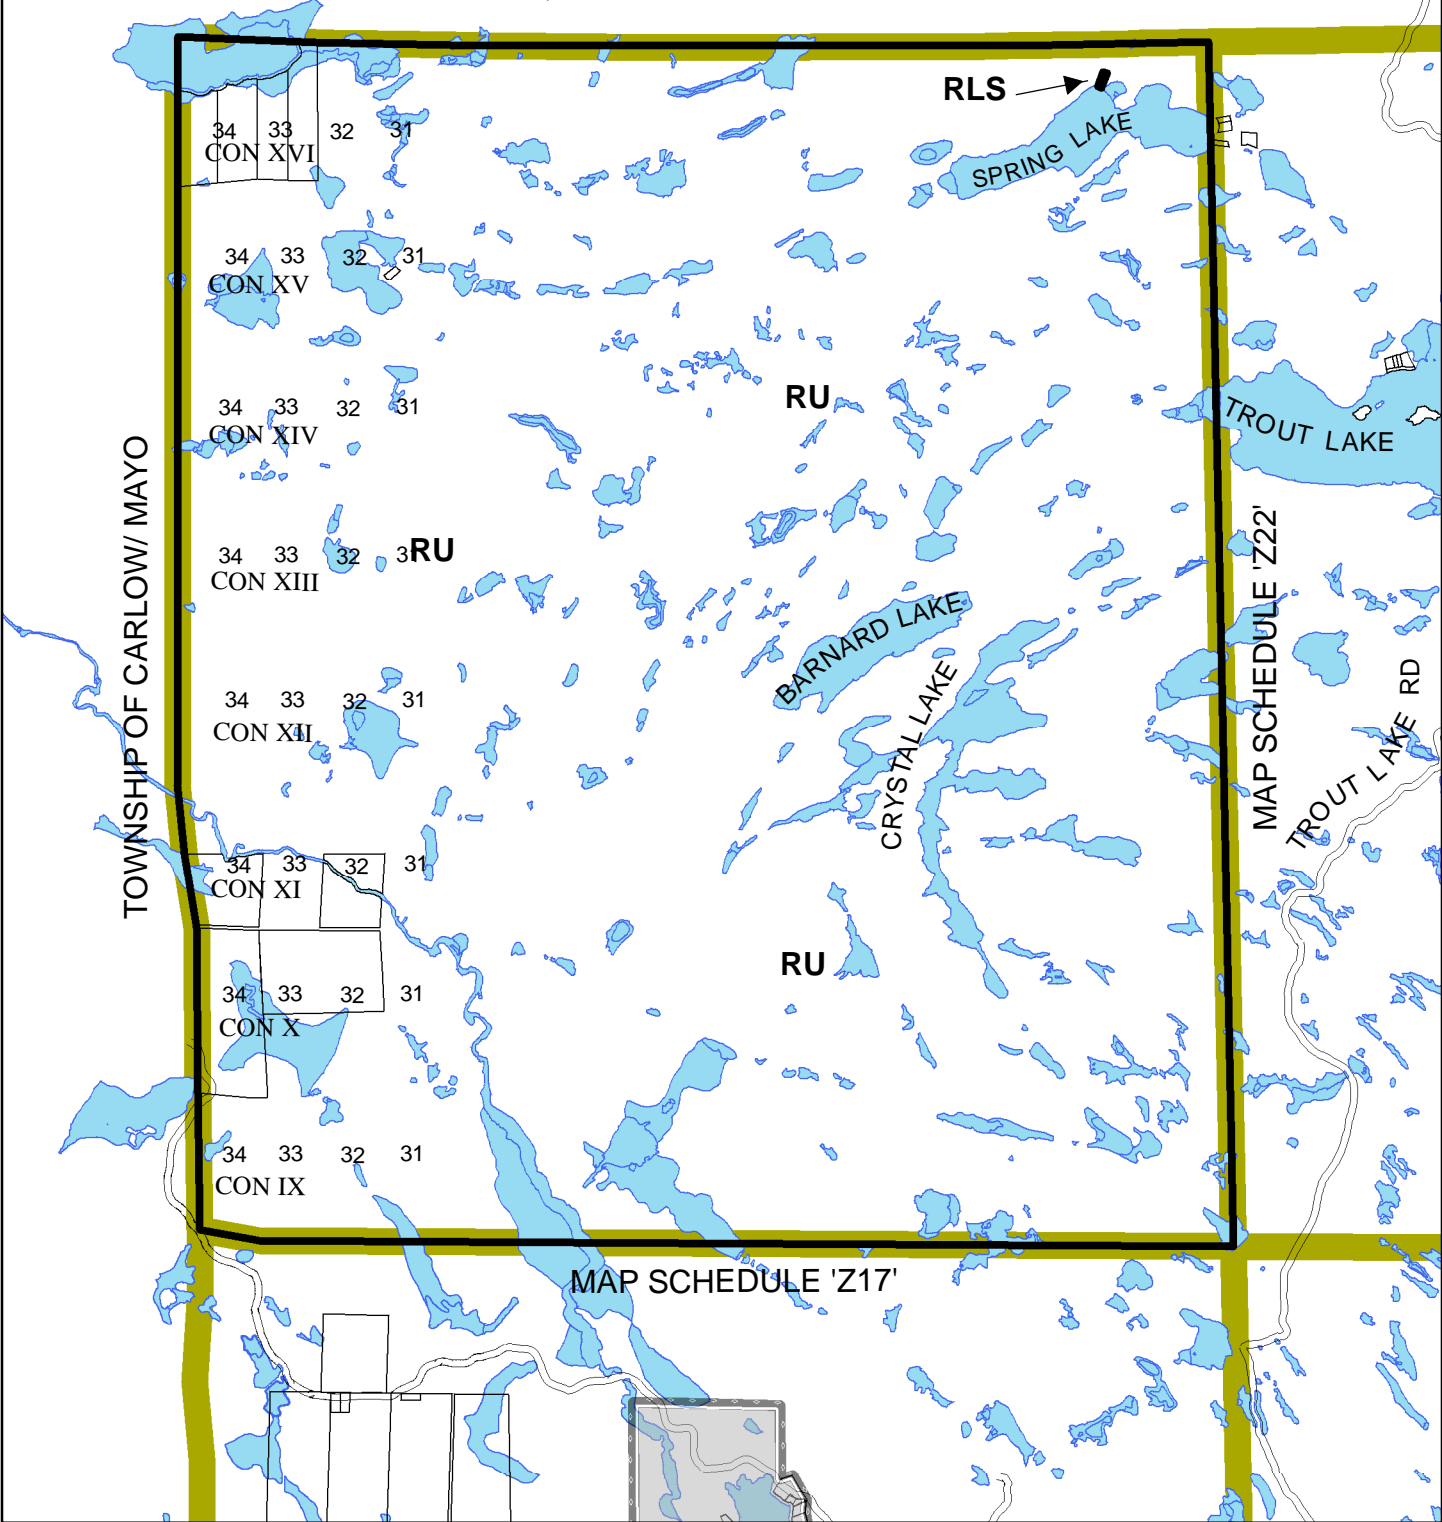

BRUDENELL, LYNDYCH AND RAGLAN TOWNSHIP

TOWNSHIP OF
ADDINGTON HIGHLANDS
(FORMER TOWNSHIP
OF ASHBY)

SCHEDULE 'Z 21'