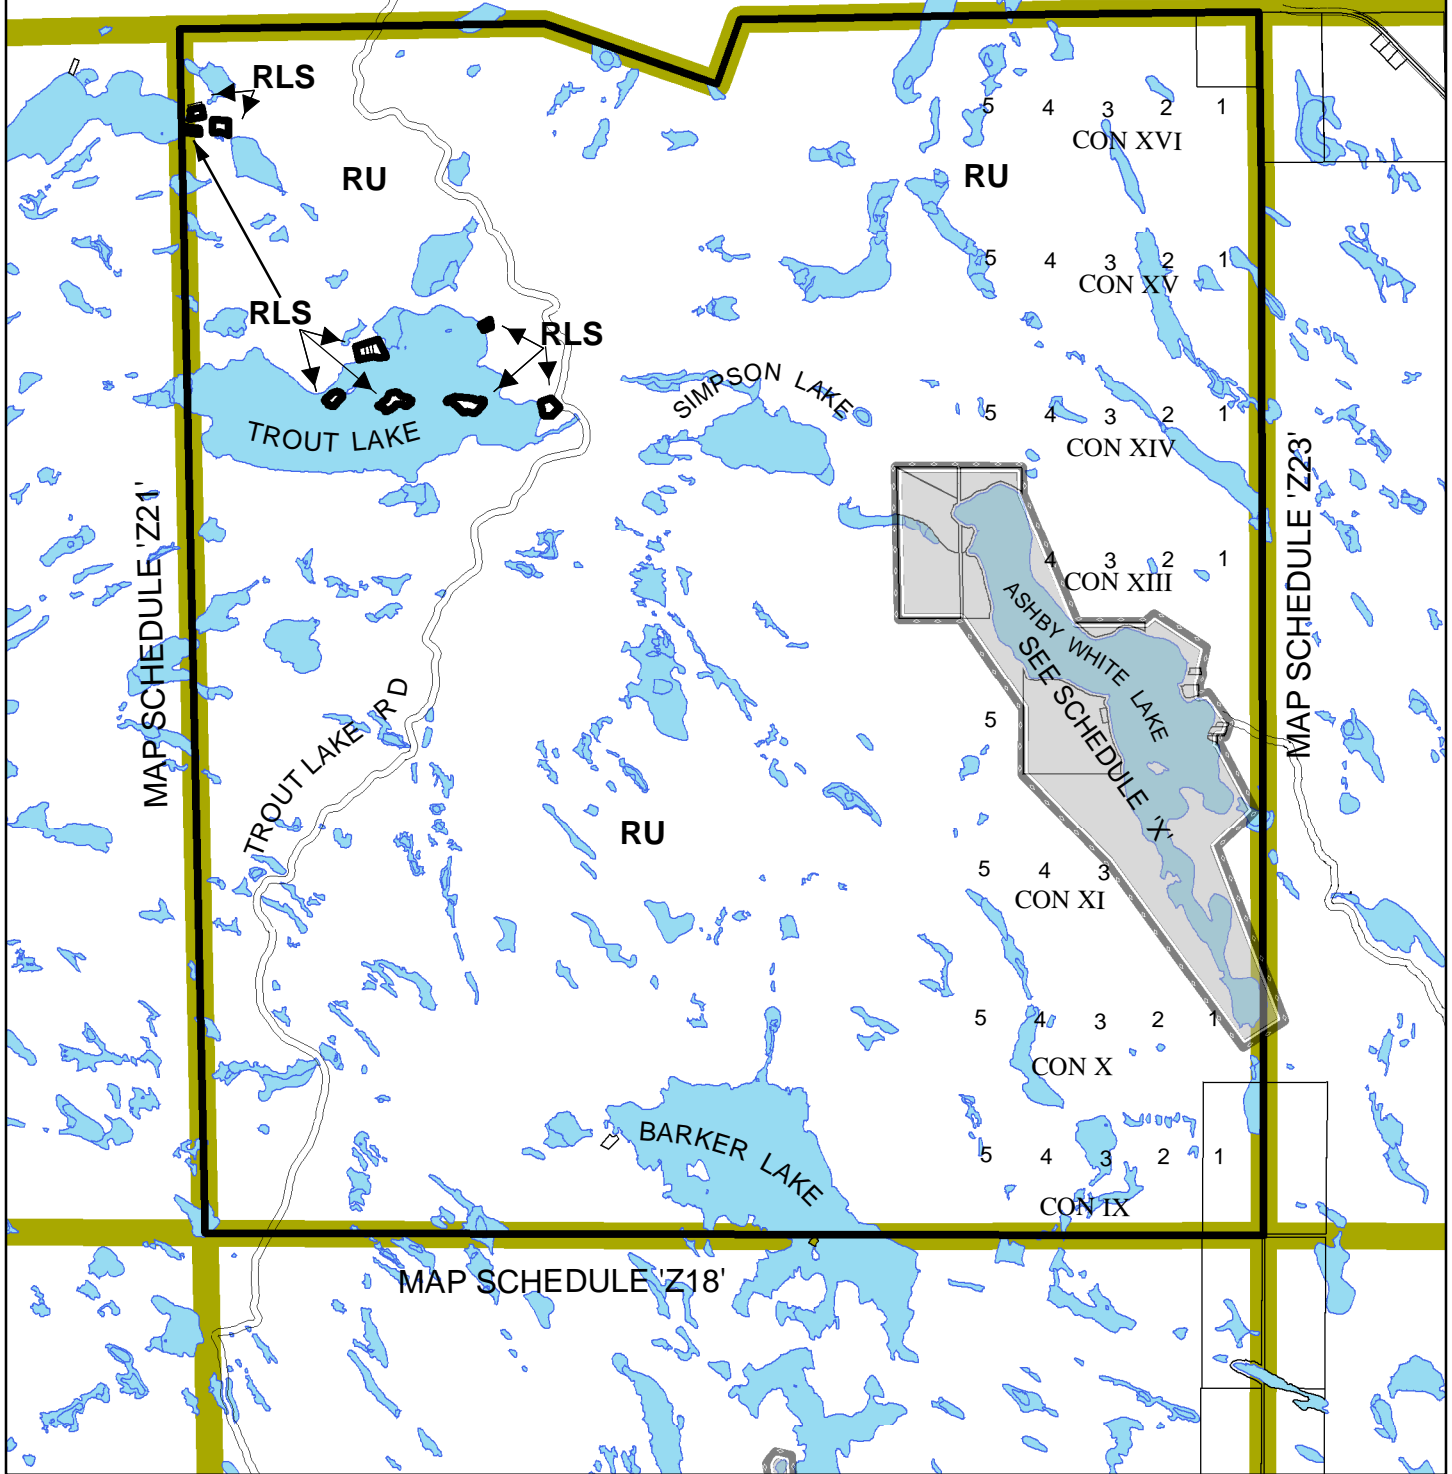

BRUDENELL, LYNDONCH AND RAGLAN TOWNSHIP

TOWNSHIP OF
ADDINGTON HIGHLANDS
(FORMER TOWNSHIP
OF ASHBY)

SCHEDULE 'Z 22'