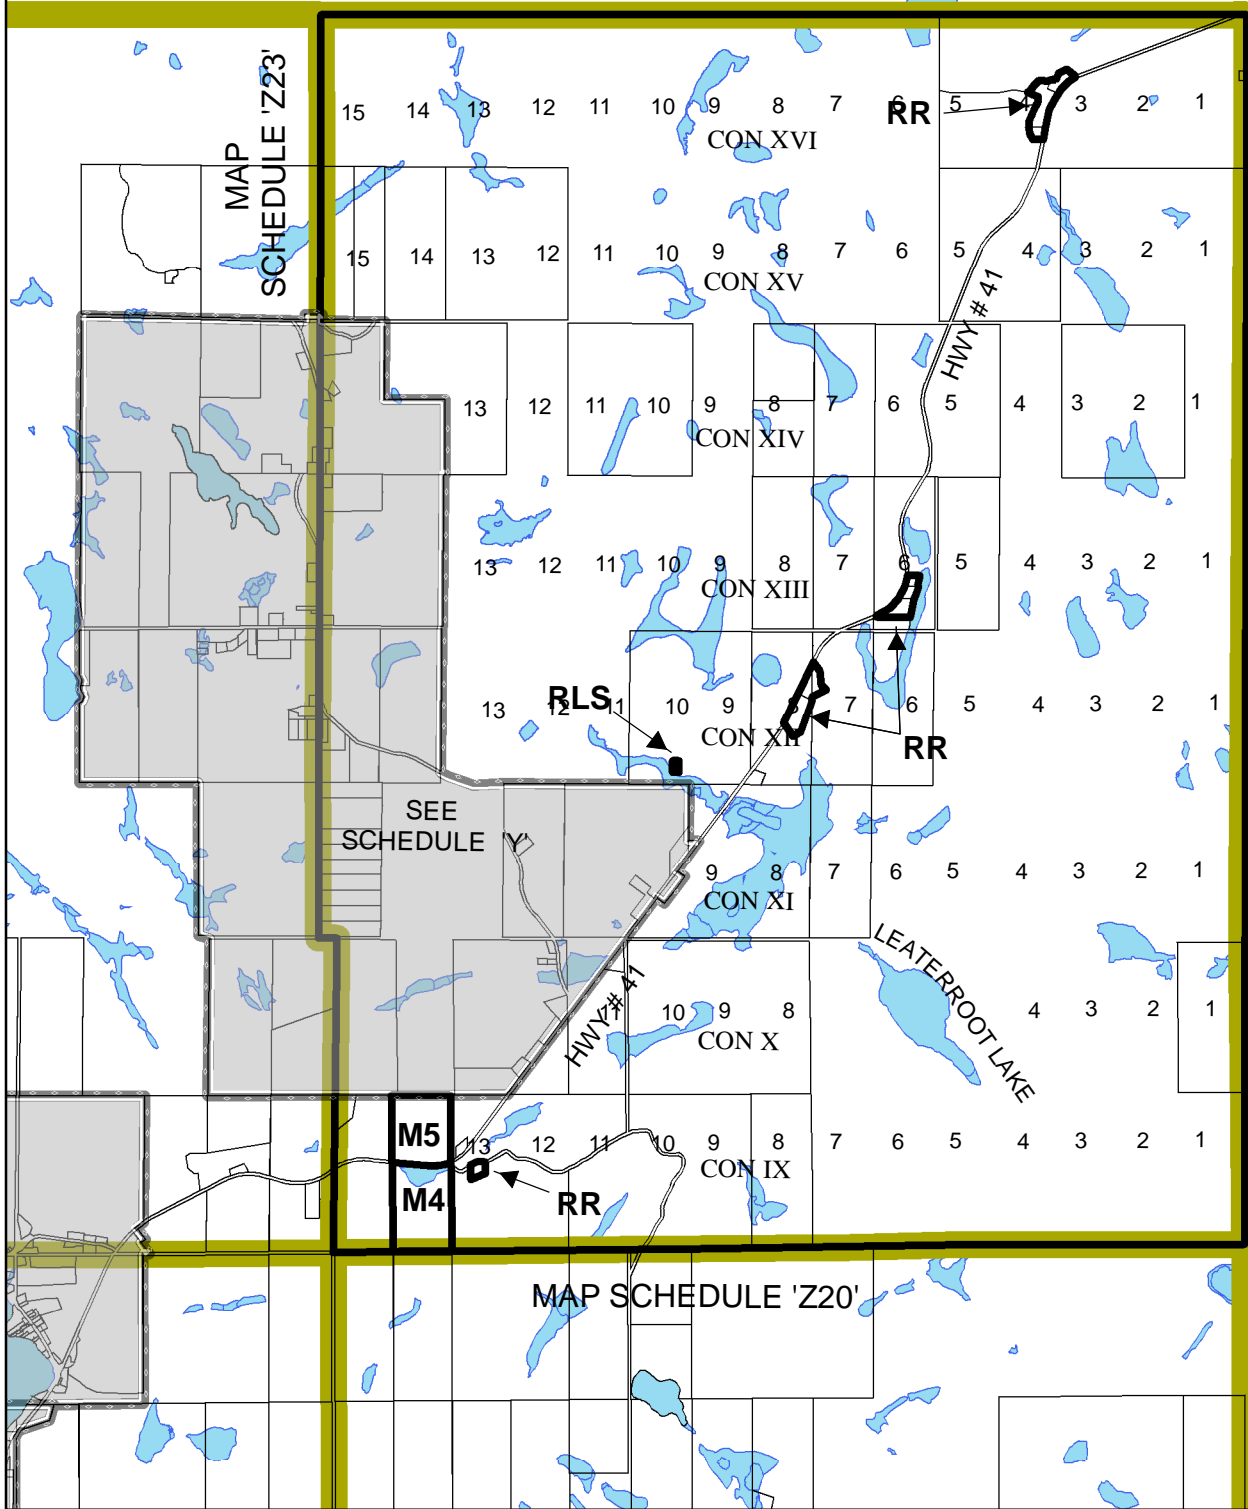

BRUDENELL, LYNDONCH AND RAGLAN TOWNSHIP

GREATER MADAWASKA TOWNSHIP

TOWNSHIP OF
ADDINGTON HIGHLANDS
(FORMER TOWNSHIP
OF DENBIGH)

SCHEDULE 'Z 24'