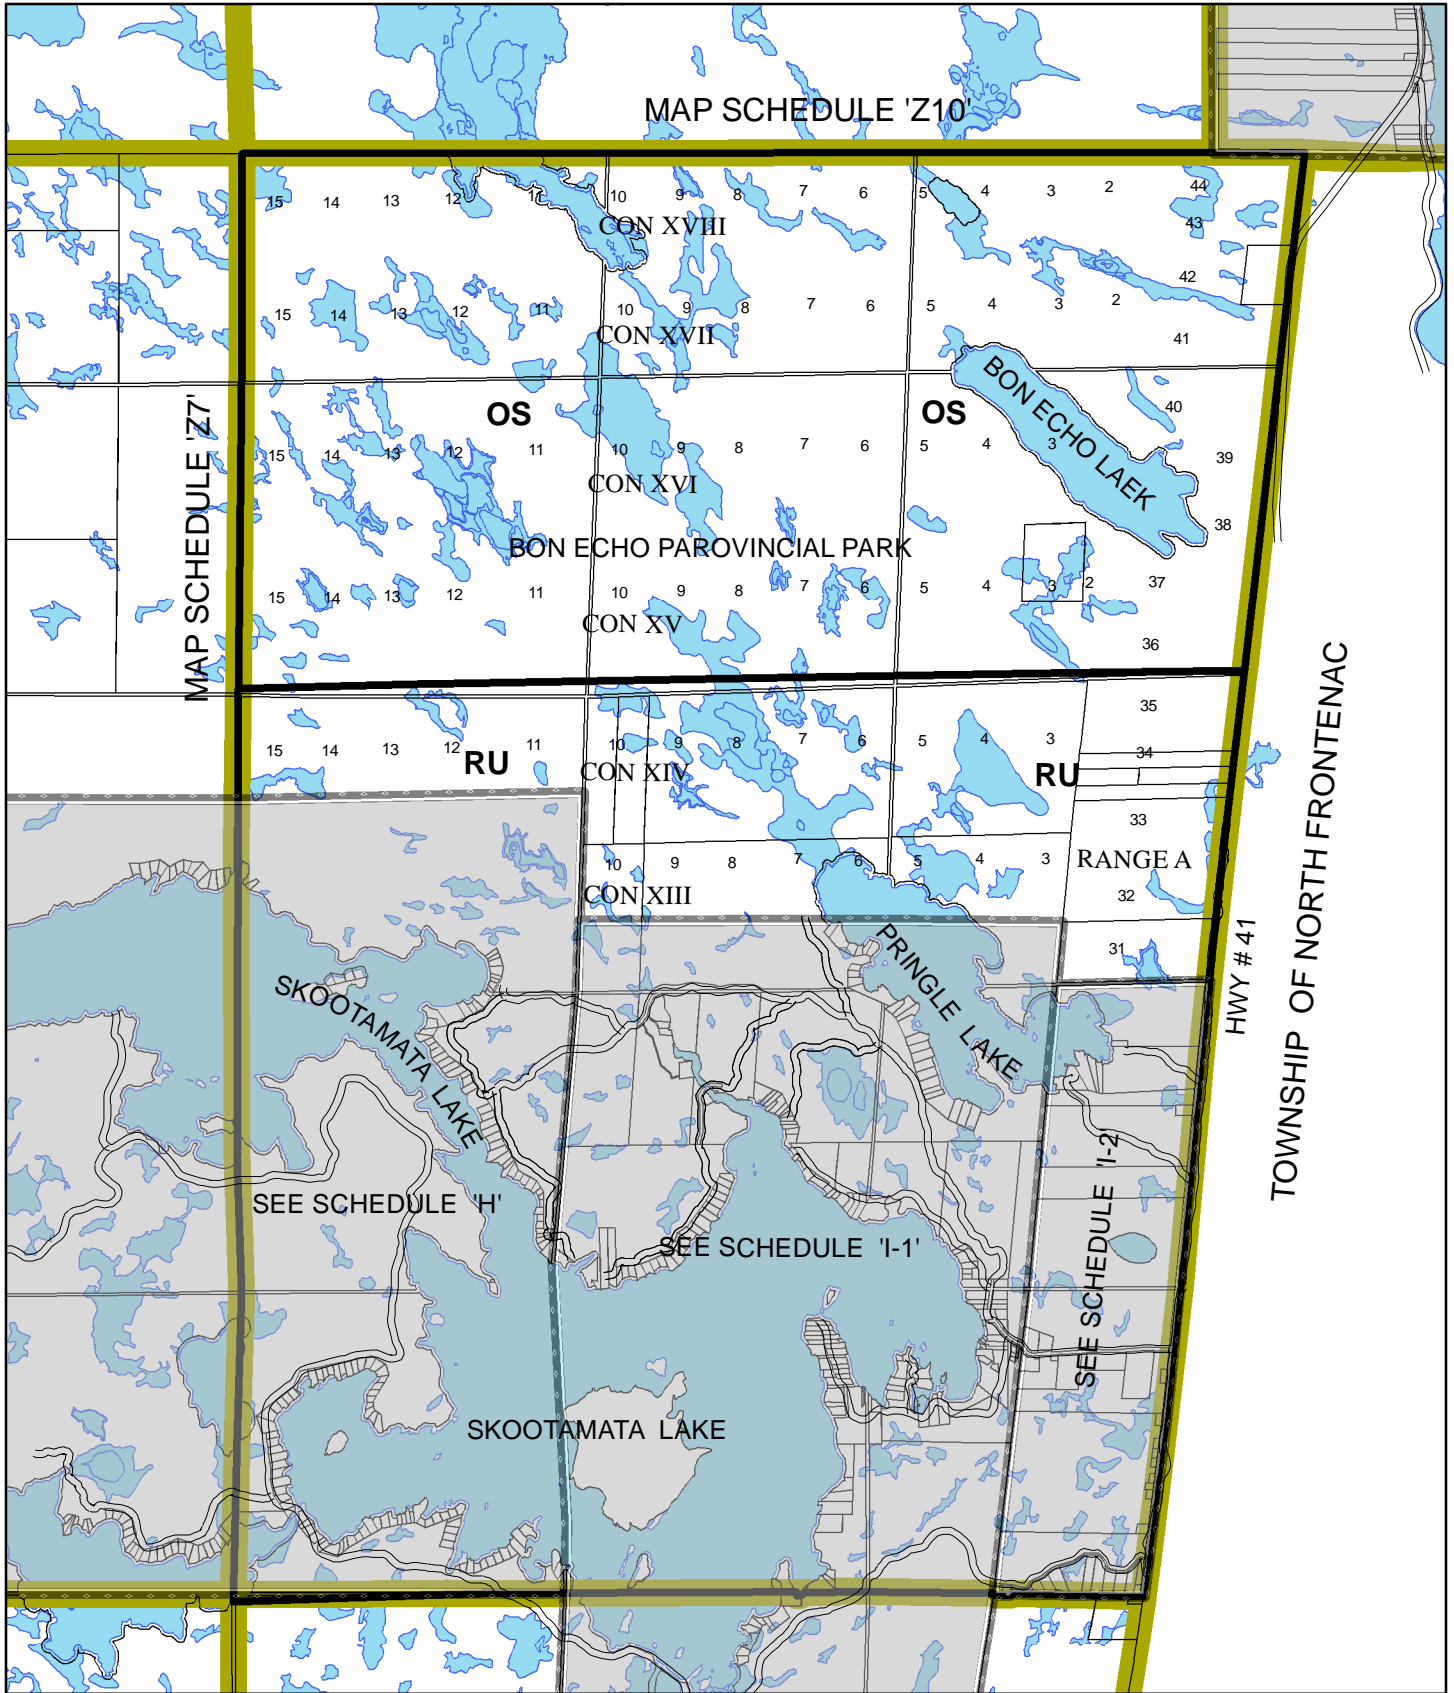

MAP SCHEDULE 'Z10'

**TOWNSHIP OF  
ADDINGTON HIGHLANDS**  
(FORMER TOWNSHIP  
OF ANGLESEA)

**SCHEDULE 'Z 8'**