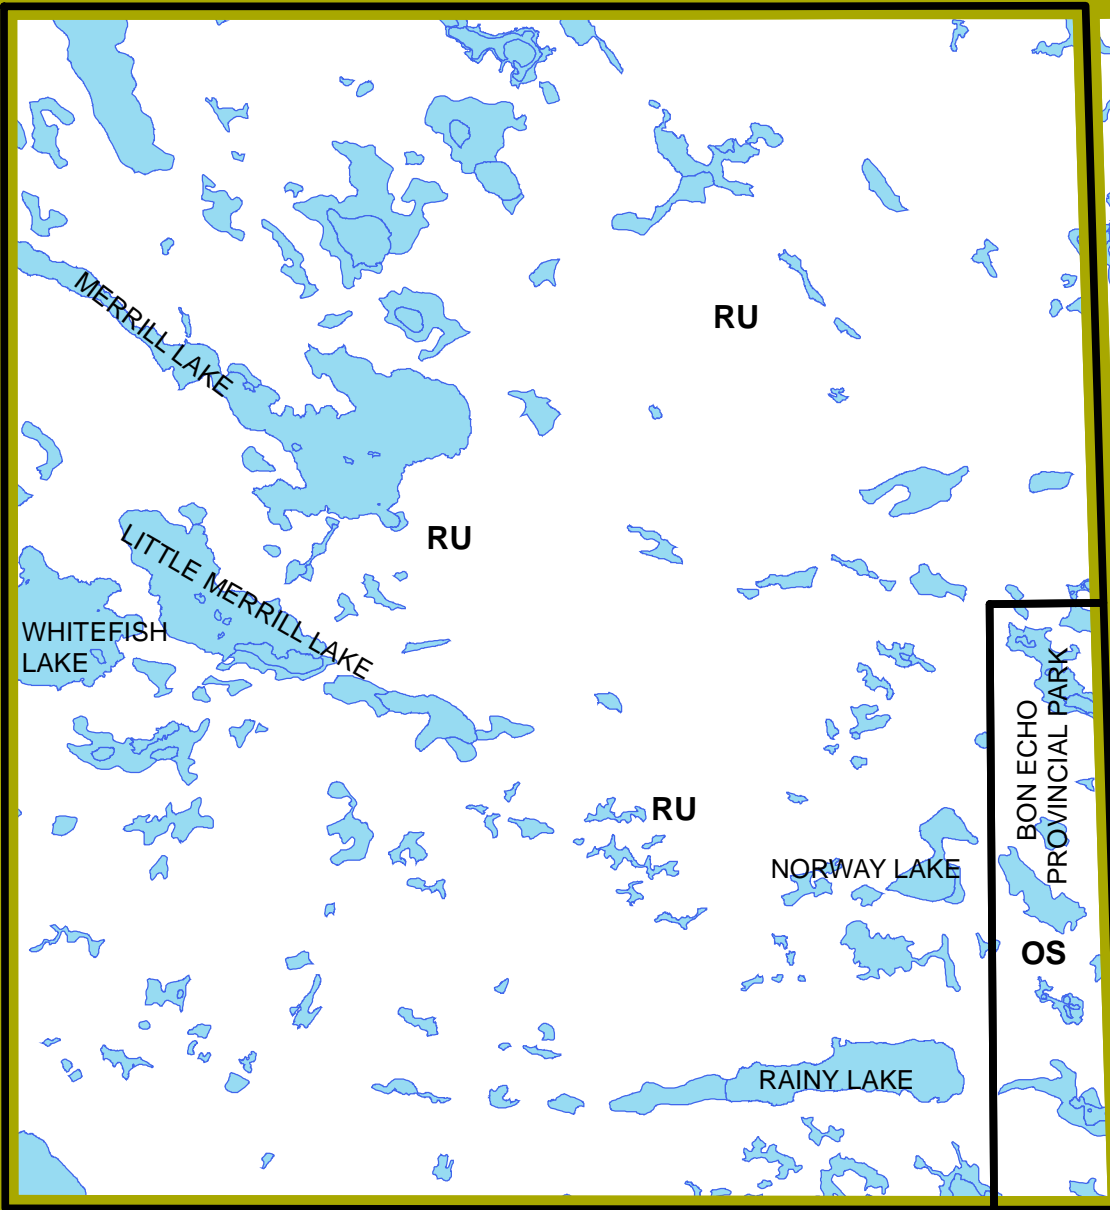

MAP SCHEDULE 'Z13'

TOWNSHIP OF TUDOR AND CASHEL

MAP SCHEDULE 'Z10'

BON ECHO  
PROVINCIAL PARK

MAP SCHEDULE 'Z7'

TOWNSHIP OF  
ADDINGTON HIGHLANDS

SCHEDULE 'Z 9'